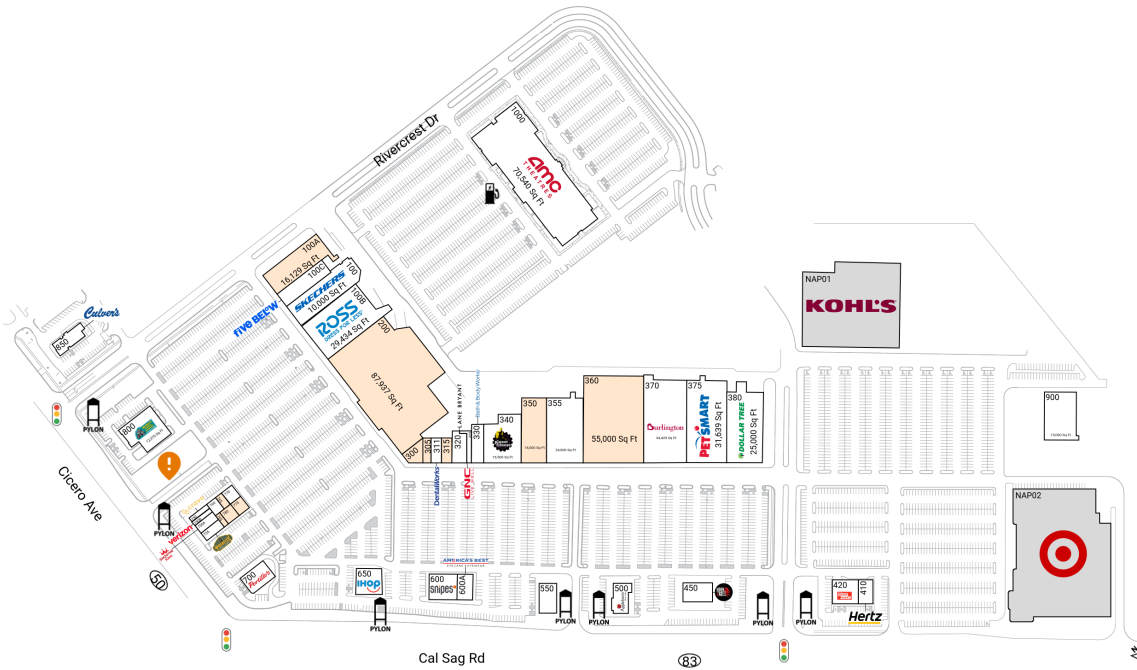

Rivercrest Shopping Center

13200 Cicero Avenue | Crestwood, IL 60445

Cook County Chicago-Naperville-Elgin, IL-IN 536,964 Sq Ft

41.6532, -87.7413

Available Spaces

100A	16,129 Sq Ft	360°	360	55,000 Sq Ft	360°
200	87,937 Sq Ft	360°	765	1,058 Sq Ft	
300	2,973 Sq Ft	360°	775	1,800 Sq Ft	360°
305	1,977 Sq Ft		780	1,925 Sq Ft	360°
315	2,352 Sq Ft	360°	785	730 Sq Ft	360°
350	14,000 Sq Ft	360°	OPO 1	0 Sq Ft	

Current Tenants

Space size listed in square feet

100	SKECHERS	10,000	600	Snipes	7,061
100B	Ross Dress for Less	29,434	600A	America's Best Contacts & Eyeglasses	3,899
100C	Five Below	8,727	650	IHOP	4,977
311	DentalWorks	2,352	700	Portillo's	6,000
320	Lane Bryant	4,303	750	Crave Cookies	1,864
325	GNC	1,639	750A	Smoothie King	1,073
330	Bath & Body Works	3,600	750B	Verizon Wireless	1,300
340	Planet Fitness	16,500	755	Potbelly Sandwich Works	2,390
355	Office Max	24,000	760	Nailistic and Spa	1,485
370	Burlington	34,425	770	Eiffel Waffle	1,842
375	PetSmart	31,639	800	Mavis Tire	12,370
380	Dollar Tree	25,000	850	Culver's	4,000
410	Hertz	3,000	900	Hollywood Park	15,000
420	DashMart	6,500	1000	AMC Theatres	70,540
450	Hook & Reel Cajun Seafood & Bar	5,435	NAP01	Kohl's	0
500	Applebee's	5,600	NAP02	Target	0
550	Fat Tommy's	5,128			

This site plan is for illustrative and information purposes only, showing the general layout of the shopping center; and is not a legal survey. Brixmor makes no representation or warranty that the shopping center is exactly as depicted as site conditions and tenant mix are subject to change over time. 4152